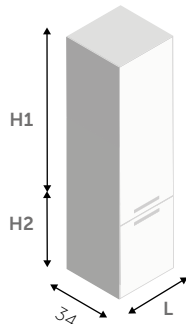

2 ANTE / 2 DOORS

H 168	=		H 192	=	
H1 120	•	•	H1 120	•	•
H2 48	•	•	H2 72	•	•
L	30	35	L	30	35