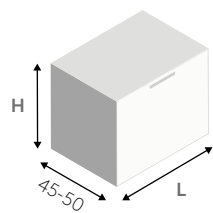

BASI SOSPESE SUSPENDED BASE UNITS

1 CASSETTO / 1 DRAWER

H 24	•	•	•	•	•	•	•	
H 36	•	•	•	•	•	•	•	
H 48	•	•	•	•	•	•	•	
H 60								
L	30	35	60	70	80	90	105	120