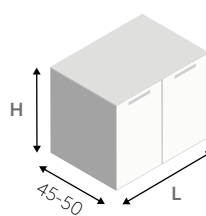

2 ANTE / 2 DOORS

H 24						
H 36	•	•				
H 48	•	•				
H 60						
L	60	70	80	90	105	120