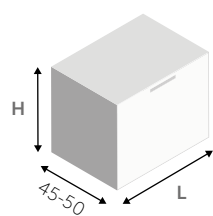

MODULARITÀ MODULARITY

BASI PORTALAVABO SOSPESE SUSPENDED BASE UNITS FOR TABLETOP WASHBASIN

1 CASSETTO / 1 DRAWER

H 24	•	•	•	•	•	•
H 36	•	•	•	•	•	•
H 48	•	•	•	•	•	•
H 60						
L	60	70	80	90	105	120