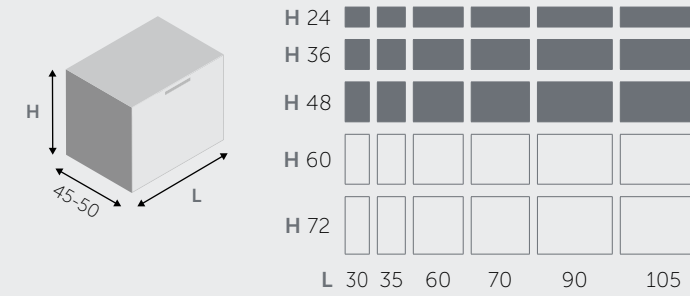

step | modularità / modularity

BASI PORTALAVABO SOSPESI / SUSPENDED BASE UNITS FOR TABLETOP WASHBASIN

1 CASSETTO / 1 DRAWER

2 CASSETTI / 2 DRAWERS

2 ANTE / 2 DOORS

step | modularità / modularity

BASI SOSPESI / SUSPENDED BASE UNITS

1 CASSETTO / 1 DRAWER

2 CASSETTI / 2 DRAWERS

1 ANTA / 1 DOOR

2 ANTE / 2 DOORS

BASI PORTALAVABO A TERRA / FLOOR BASE UNITS FOR TABLETOP WASHBASIN

2 CASSETTI / 2 DRAWERS

2 ANTE / 2 DOORS

BASI A TERRA / FLOOR BASE UNITS