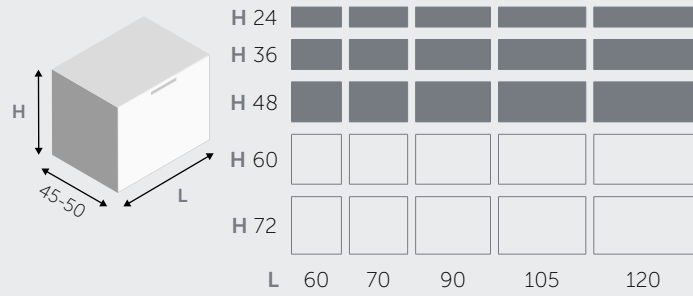

step | modularità / modularity

BASI PORTALAVABO SOSPESI / SUSPENDED BASE UNITS FOR TABLETOP WASHBASIN

1 CASSETTO / 1 DRAWER

2 CASSETTI / 2 DRAWERS

2 ANTE / 2 DOORS

step | modularità / modularity

BASI SOSPESI / SUSPENDED BASE UNITS

1 CASSETTO / 1 DRAWER

2 CASSETTI / 2 DRAWERS

1 ANTA / 1 DOOR

2 ANTE / 2 DOORS

BASI PORTALAVABO A TERRA / FLOOR BASE UNITS FOR TABLETOP WASHBASIN

2 CASSETTI / 2 DRAWERS

2 ANTE / 2 DOORS

BASI A TERRA / FLOOR BASE UNITS