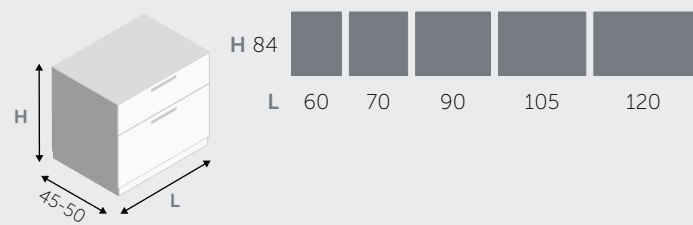

1 CASSETTO / 1 DRAWER

2 CASSETTI / 2 DRAWERS

1 ANTA / 1 DOOR

2 ANTE / 2 DOORS

BASI PORTALAVABO A TERRA / FLOOR BASE UNITS FOR TABLETOP WASHBASIN

2 CASSETTI / 2 DRAWERS

2 ANTE / 2 DOORS

BASI A TERRA / FLOOR BASE UNITS