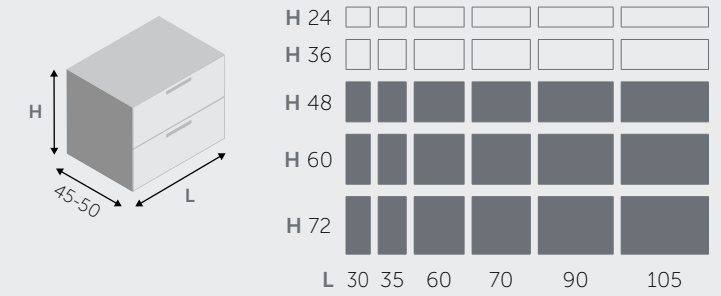

step | modularità / modularity

BASI PORTALAVABO SOSPESI / SUSPENDED BASE UNITS FOR TABLETOP WASHBASIN

1 CASSETTO / 1 DRAWER

2 CASSETTI / 2 DRAWERS

2 ANTE / 2 DOORS

step | modularità / modularity

BASI SOSPESI / SUSPENDED BASE UNITS

1 CASSETTO / 1 DRAWER

2 CASSETTI / 2 DRAWERS

1 ANTA / 1 DOOR

2 ANTE / 2 DOORS

BASI PORTALAVABO A TERRA / FLOOR BASE UNITS FOR TABLETOP WASHBASIN

2 CASSETTI / 2 DRAWERS

2 ANTE / 2 DOORS

BASI A TERRA / FLOOR BASE UNITS