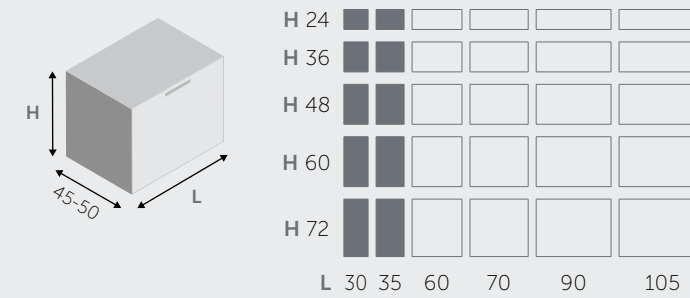

step | modularità / modularity

BASI PORTALAVABO SOSPESI / SUSPENDED BASE UNITS FOR TABLETOP WASHBASIN

1 CASSETTO / 1 DRAWER

2 CASSETTI / 2 DRAWERS

2 ANTE / 2 DOORS

step | modularità / modularity

BASI SOSPESI / SUSPENDED BASE UNITS

1 CASSETTO / 1 DRAWER

2 CASSETTI / 2 DRAWERS

1 ANTA / 1 DOOR

2 ANTE / 2 DOORS

BASI PORTALAVABO A TERRA / FLOOR BASE UNITS FOR TABLETOP WASHBASIN

2 CASSETTI / 2 DRAWERS

2 ANTE / 2 DOORS

BASI A TERRA / FLOOR BASE UNITS