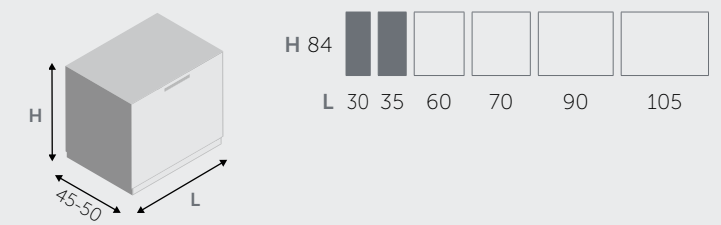

1 ANTA / 1 DOOR