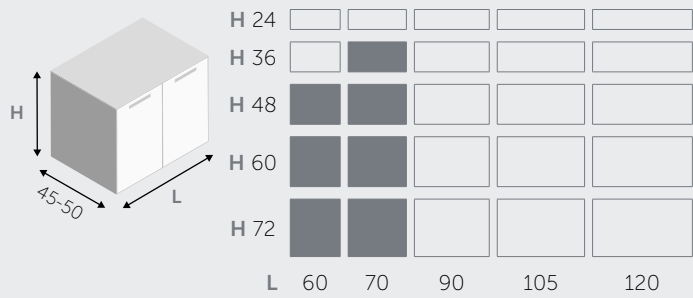

step | modularità / modularity

BASI PORTALAVABO SOSPESI / SUSPENDED BASE UNITS FOR TABLETOP WASHBASIN

1 CASSETTO / 1 DRAWER

2 CASSETTI / 2 DRAWERS

2 ANTE / 2 DOORS

step | modularità / modularity

BASI SOSPESI / SUSPENDED BASE UNITS

1 CASSETTO / 1 DRAWER

2 CASSETTI / 2 DRAWERS

1 ANTA / 1 DOOR

2 ANTE / 2 DOORS

BASI PORTALAVABO A TERRA / FLOOR BASE UNITS FOR TABLETOP WASHBASIN

2 CASSETTI / 2 DRAWERS

2 ANTE / 2 DOORS

BASI A TERRA / FLOOR BASE UNITS