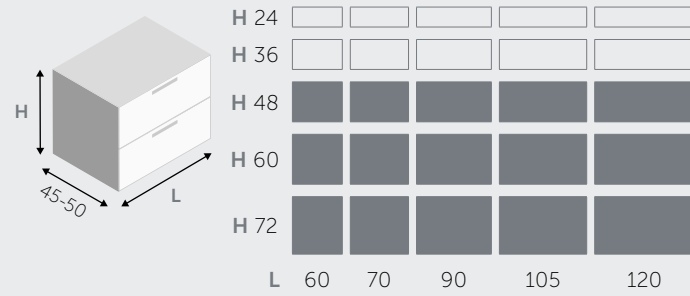

step | modularità / modularity

BASI PORTALAVABO SOSPESI / SUSPENDED BASE UNITS FOR TABLETOP WASHBASIN

1 CASSETTO / 1 DRAWER

2 CASSETTI / 2 DRAWERS

2 ANTE / 2 DOORS

step | modularità / modularity

BASI SOSPESI / SUSPENDED BASE UNITS

1 CASSETTO / 1 DRAWER

2 CASSETTI / 2 DRAWERS

1 ANTA / 1 DOOR

2 ANTE / 2 DOORS

BASI PORTALAVABO A TERRA / FLOOR BASE UNITS FOR TABLETOP WASHBASIN

2 CASSETTI / 2 DRAWERS

2 ANTE / 2 DOORS

BASI A TERRA / FLOOR BASE UNITS