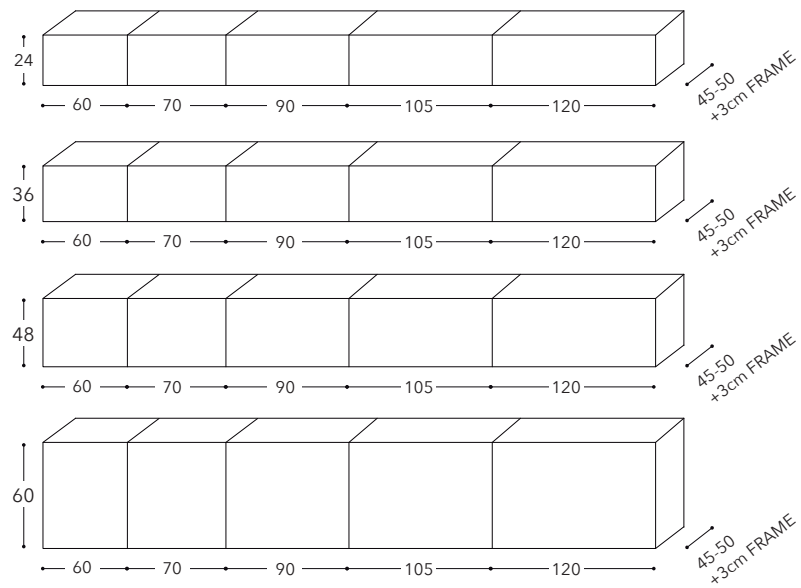

## Basi Portalavabo

Base units for tabletop washbasin