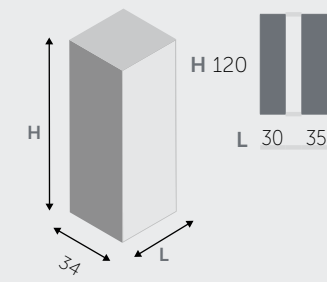

BASI PORTALAVABO SOSPESSE / SUSPENDED BASE UNITS FOR TABLETOP WASHBASIN

1 CASSETTO / 1 DRAWER

2 CASSETTI / 2 DRAWERS

2 ANTE / 2 DOORS

BASI SOSPESSE / SUSPENDED BASE UNITS

1 CASSETTO / 1 DRAWER

2 CASSETTI / 2 DRAWERS

1 ANTA / 1 DOOR

2 ANTE / 2 DOORS

■ DISPONIBILE AVAILABLE □ NON DISPONIBILE NOT AVAILABLE

PENSILI / WALL UNITS

1 ANTA / 1 DOOR

1 ANTA / 1 DOOR

BASE A TERRA A GIORNO / OPEN FLOOR BASE UNIT

1 ANTA / 1 DOOR

MENSOLE / SHELVES

MENSOLE (spessore 1,8 cm) / SHELVES (thick 1,8 cm)

MENSOLE A L / "L" SHAPED SHELVES

MENSOLE A U / "U" SHAPED SHELVES

PENSILI A RIBALTA / HANGING FLAP

PENSILI BASCULANTI / HANGING OVERHEAD

COLONNE / COLONNES

1 ANTA / 1 DOOR

2 ANTE / 2 DOORS

ELEMENTI A GIORNO / OPEN CABINET

* possono essere montati anche in verticale it can be vertically positioned

■ DISPONIBILE AVAILABLE □ NON DISPONIBILE NOT AVAILABLE