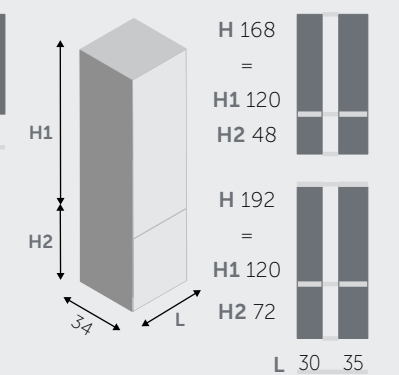

2 ANTE / 2 DOORS

ELEMENTI A GIORNO / OPEN CABINET