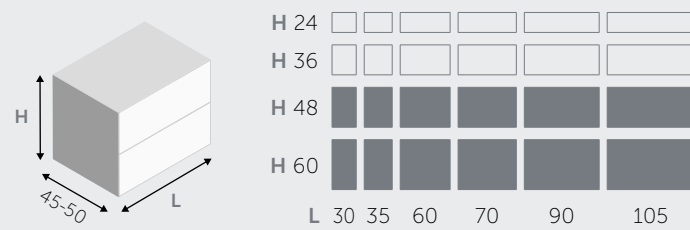

BASI PORTALAVABO SOSPESSE / SUSPENDED BASE UNITS FOR TABLETOP WASHBASIN

1 CASSETTO / 1 DRAWER

2 CASSETTI / 2 DRAWERS

2 ANTE / 2 DOORS

BASI SOSPESSE / SUSPENDED BASE UNITS

1 CASSETTO / 1 DRAWER

2 CASSETTI / 2 DRAWERS

MENSOLE / SHELVES

MENSOLE (spessore 1,8 cm) / SHELVES (thick 1,8 cm)

MENSOLE A L / "L" SHAPED SHELVES

MENSOLE A U / "U" SHAPED SHELVES

PENSILI A RIBALTA / HANGING FLAP

PENSILI BASCULANTI / HANGING OVERHEAD