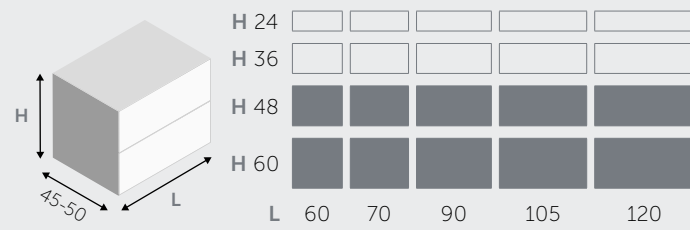

BASI PORTALAVABO SOSPESSE / SUSPENDED BASE UNITS FOR TABLETOP WASHBASIN

1 CASSETTO / 1 DRAWER

2 CASSETTI / 2 DRAWERS

2 ANTE / 2 DOORS

BASI SOSPESSE / SUSPENDED BASE UNITS

1 CASSETTO / 1 DRAWER

2 CASSETTI / 2 DRAWERS

MENSOLE / SHELVES

MENSOLE (spessore 1,8 cm) / SHELVES (thick 1,8 cm)

MENSOLE A L / "L" SHAPED SHELVES

MENSOLE A U / "U" SHAPED SHELVES

PENSILI A RIBALTA / HANGING FLAP

PENSILI BASCULANTI / HANGING OVERHEAD