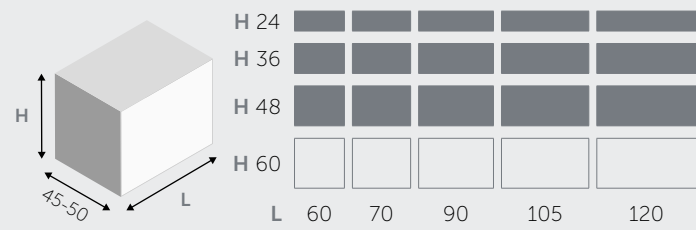

BASI PORTALAVABO SOSPESSE / SUSPENDED BASE UNITS FOR TABLETOP WASHBASIN

1 CASSETTO / 1 DRAWER

2 CASSETTI / 2 DRAWERS

2 ANTE / 2 DOORS

BASI SOSPESSE / SUSPENDED BASE UNITS

1 CASSETTO / 1 DRAWER

2 CASSETTI / 2 DRAWERS

MENSOLE / SHELVES

MENSOLE (spessore 1,8 cm) / SHELVES (thick 1,8 cm)

MENSOLE A L / "L" SHAPED SHELVES

MENSOLE A U / "U" SHAPED SHELVES

PENSILI A RIBALTA / HANGING FLAP

PENSILI BASCULANTI / HANGING OVERHEAD