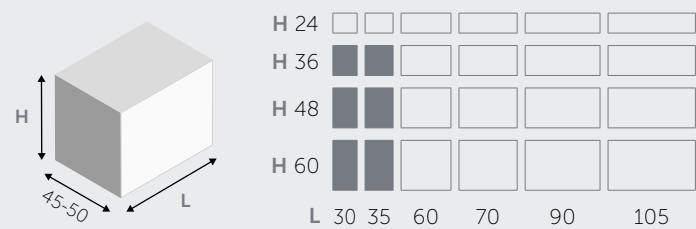

1 ANTA / 1 DOOR