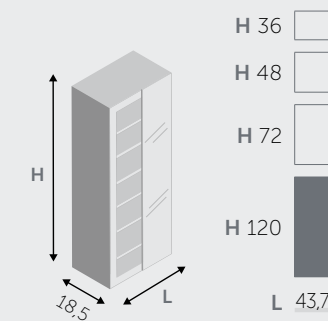

BASI PORTALAVABO SOSPESSE / SUSPENDED BASE UNITS FOR TABLETOP WASHBASIN

1 CASSETTO / 1 DRAWER

2 CASSETTI / 2 DRAWERS

2 ANTE / 2 DOORS

BASI SOSPESSE / SUSPENDED BASE UNITS

1 CASSETTO / 1 DRAWER

2 CASSETTI / 2 DRAWERS

1 ANTA / 1 DOOR

2 ANTE / 2 DOORS

■ DISPONIBILE AVAILABLE □ NON DISPONIBILE NOT AVAILABLE

PENSILI / WALL UNITS

1 ANTA / 1 DOOR

1 ANTA / 1 DOOR

BASE A TERRA A GIORNO / OPEN FLOOR BASE UNIT

1 ANTA / 1 DOOR

MENSOLE / SHELVES

MENSOLE (spessore 1,8 cm) / SHELVES (thick 1,8 cm)

MENSOLE A L / "L" SHAPED SHELVES

MENSOLE A U / "U" SHAPED SHELVES

PENSILI A RIBALTA / HANGING FLAP

PENSILI BASCULANTI / HANGING OVERHEAD