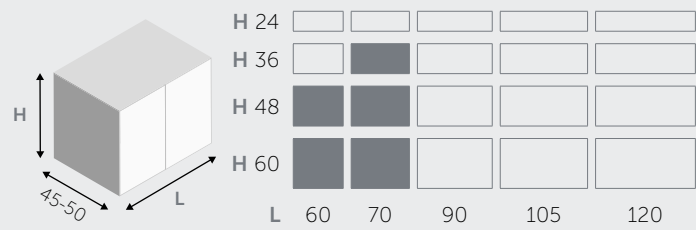

BASI PORTALAVABO SOSPESSE / SUSPENDED BASE UNITS FOR TABLETOP WASHBASIN

1 CASSETTO / 1 DRAWER

2 CASSETTI / 2 DRAWERS

2 ANTE / 2 DOORS

BASI SOSPESSE / SUSPENDED BASE UNITS

1 CASSETTO / 1 DRAWER

2 CASSETTI / 2 DRAWERS

MENSOLE / SHELVES

MENSOLE (spessore 1,8 cm) / SHELVES (thick 1,8 cm)

MENSOLE A L / "L" SHAPED SHELVES

MENSOLE A U / "U" SHAPED SHELVES

PENSILI A RIBALTA / HANGING FLAP

PENSILI BASCULANTI / HANGING OVERHEAD