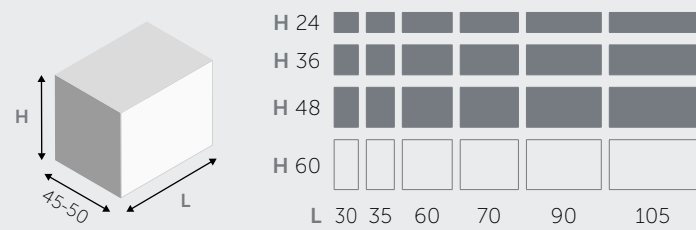

BASI PORTALAVABO SOSPESSE / SUSPENDED BASE UNITS FOR TABLETOP WASHBASIN

1 CASSETTO / 1 DRAWER

2 CASSETTI / 2 DRAWERS

2 ANTE / 2 DOORS

BASI SOSPESSE / SUSPENDED BASE UNITS

1 CASSETTO / 1 DRAWER

2 CASSETTI / 2 DRAWERS

MENSOLE / SHELVES

MENSOLE (spessore 1,8 cm) / SHELVES (thick 1,8 cm)

MENSOLE A L / "L" SHAPED SHELVES

MENSOLE A U / "U" SHAPED SHELVES

PENSILI A RIBALTA / HANGING FLAP

PENSILI BASCULANTI / HANGING OVERHEAD