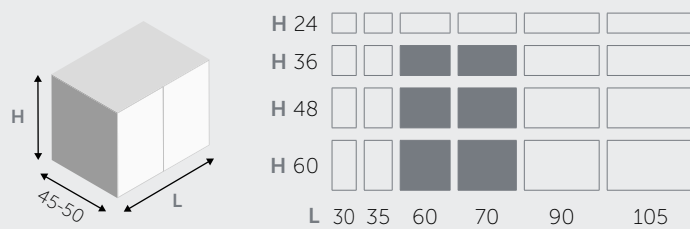

BASI PORTALAVABO SOSPESSE / SUSPENDED BASE UNITS FOR TABLETOP WASHBASIN

1 CASSETTO / 1 DRAWER

2 CASSETTI / 2 DRAWERS

2 ANTE / 2 DOORS

BASI SOSPESSE / SUSPENDED BASE UNITS

1 CASSETTO / 1 DRAWER

2 CASSETTI / 2 DRAWERS

1 ANTA / 1 DOOR

2 ANTE / 2 DOORS

■ DISPONIBILE AVAILABLE □ NON DISPONIBILE NOT AVAILABLE

PENSILI / WALL UNITS

1 ANTA / 1 DOOR

1 ANTA / 1 DOOR

BASE A TERRA A GIORNO / OPEN FLOOR BASE UNIT

1 ANTA / 1 DOOR

MENSOLE / SHELVES

MENSOLE (spessore 1,8 cm) / SHELVES (thick 1,8 cm)

MENSOLE A L / "L" SHAPED SHELVES

MENSOLE A U / "U" SHAPED SHELVES

PENSILI A RIBALTA / HANGING FLAP

PENSILI BASCULANTI / HANGING OVERHEAD