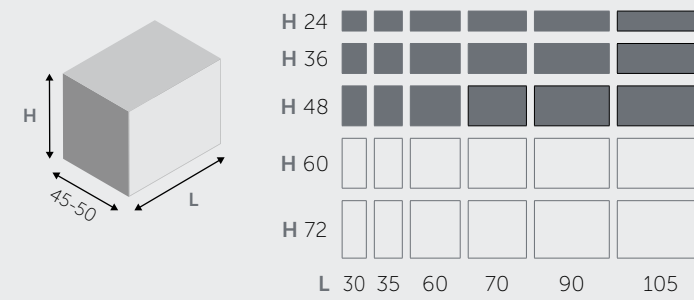

BASI PORTALAVABO SOSPENSE / SUSPENDED BASE UNITS FOR TABLETOP WASHBASIN

1 CASSETTO / 1 DRAWER

2 CASSETTI / 2 DRAWERS

2 ANTE / 2 DOORS

1 CASSETTO, 2 ANTE / 1 DRAWER, 2 DOORS

BASI PORTALAVABO A TERRA / FLOOR BASE UNITS FOR TABLETOP WASHBASIN

2 CASSETTI / 2 DRAWERS

1 CASSETTO, 2 ANTE / 1 DRAWER, 2 DOORS

2 ANTE / 2 DOORS

DISPONIBILE AVAILABLE NON DISPONIBILE NOT AVAILABLE

BASI SOSPENSE / SUSPENDED BASE UNITS

1 CASSETTO / 1 DRAWER

2 CASSETTI / 2 DRAWERS