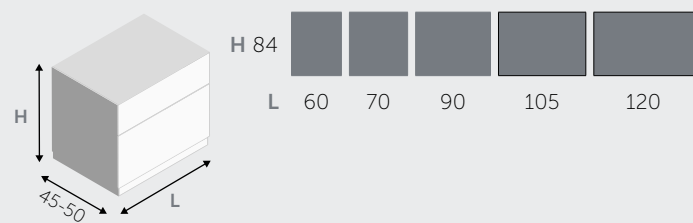

BASI PORTALAVABO A TERRA / FLOOR BASE UNITS FOR TABLETOP WASHBASIN

2 CASSETTI / 2 DRAWERS