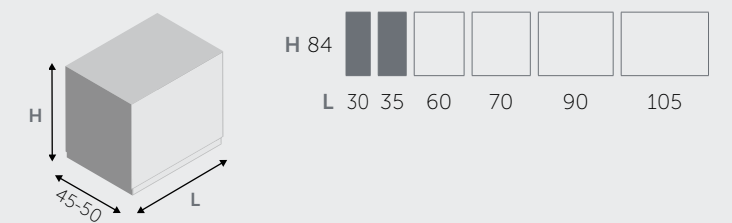

1 ANTA / 1 DOOR