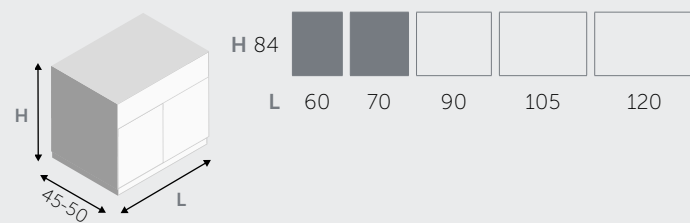

1 CASSETTO, 2 ANTE / 1 DRAWER, 2 DOORS