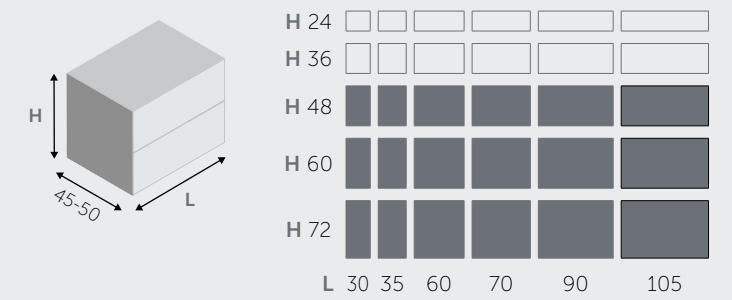

BASI PORTALAVABO SOSPENSE / SUSPENDED BASE UNITS FOR TABLETOP WASHBASIN

1 CASSETTO / 1 DRAWER

2 CASSETTI / 2 DRAWERS

2 ANTE / 2 DOORS

1 CASSETTO, 2 ANTE / 1 DRAWER, 2 DOORS

BASI PORTALAVABO A TERRA / FLOOR BASE UNITS FOR TABLETOP WASHBASIN

2 CASSETTI / 2 DRAWERS

1 CASSETTO, 2 ANTE / 1 DRAWER, 2 DOORS

2 ANTE / 2 DOORS

DISPONIBILE AVAILABLE NON DISPONIBILE NOT AVAILABLE

BASI SOSPENSE / SUSPENDED BASE UNITS

1 CASSETTO / 1 DRAWER

2 CASSETTI / 2 DRAWERS