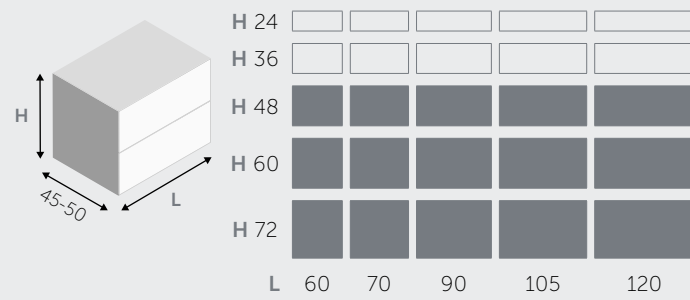

BASI PORTALAVABO SOSPENSE / SUSPENDED BASE UNITS FOR TABLETOP WASHBASIN

1 CASSETTO / 1 DRAWER

2 CASSETTI / 2 DRAWERS

2 ANTE / 2 DOORS

1 CASSETTO, 2 ANTE / 1 DRAWER, 2 DOORS

BASI PORTALAVABO A TERRA / FLOOR BASE UNITS FOR TABLETOP WASHBASIN

2 CASSETTI / 2 DRAWERS

1 CASSETTO, 2 ANTE / 1 DRAWER, 2 DOORS

2 ANTE / 2 DOORS

DISPONIBILE AVAILABLE NON DISPONIBILE NOT AVAILABLE

BASI SOSPENSE / SUSPENDED BASE UNITS

1 CASSETTO / 1 DRAWER

2 CASSETTI / 2 DRAWERS