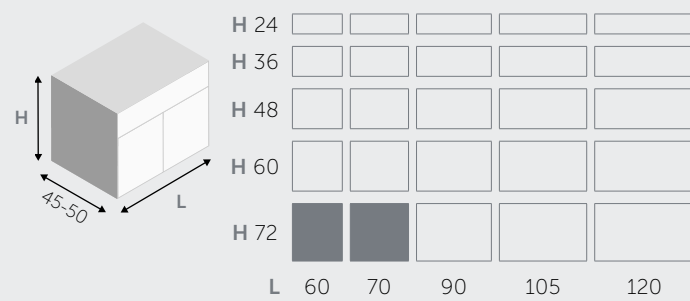

BASI PORTALAVABO SOSPENSE / SUSPENDED BASE UNITS FOR TABLETOP WASHBASIN

1 CASSETTO / 1 DRAWER

2 CASSETTI / 2 DRAWERS

2 ANTE / 2 DOORS

1 CASSETTO, 2 ANTE / 1 DRAWER, 2 DOORS

BASI PORTALAVABO A TERRA / FLOOR BASE UNITS FOR TABLETOP WASHBASIN

2 CASSETTI / 2 DRAWERS

1 CASSETTO, 2 ANTE / 1 DRAWER, 2 DOORS

2 ANTE / 2 DOORS

DISPONIBILE AVAILABLE NON DISPONIBILE NOT AVAILABLE

BASI SOSPENSE / SUSPENDED BASE UNITS

1 CASSETTO / 1 DRAWER

2 CASSETTI / 2 DRAWERS