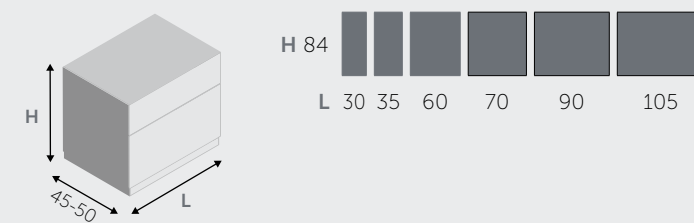

BASI A TERRA / FLOOR BASE UNITS

2 CASSETTI / 2 DRAWERS