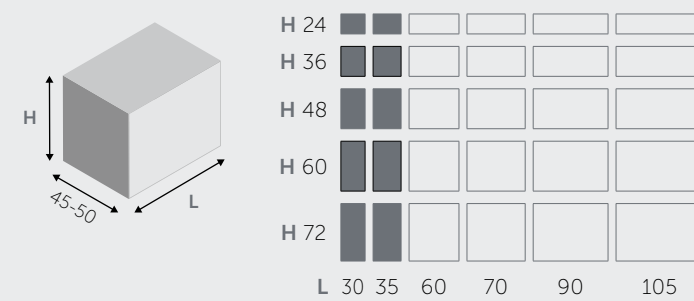

1 ANTA / 1 DOOR