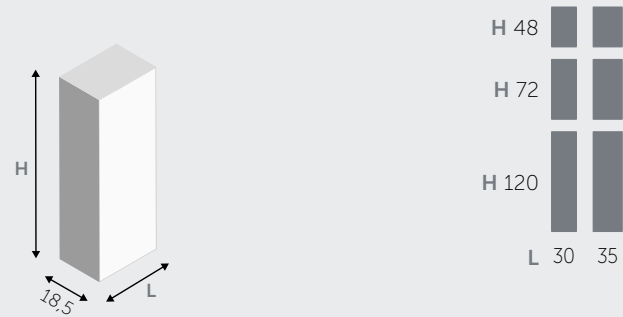

1 ANTA / 1 DOOR

1 ANTA / 1 DOOR

COLONNE / COLONNES

1 ANTA / 1 DOOR

2 ANTE / 2 DOORS

MENSOLE / SHELVES

MENSOLE (spessore 1,8 cm) / SHELVES (thick 1,8 cm)

MENSOLE A L / "L" SHAPED SHELVES