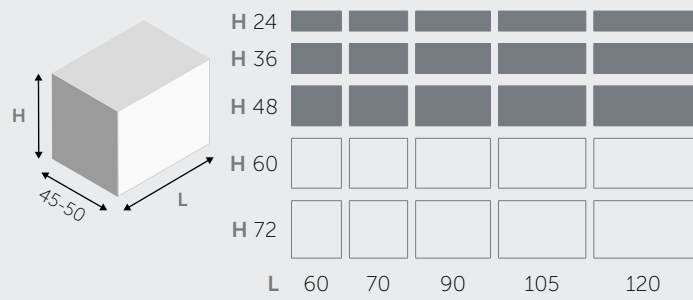

BASI PORTALAVABO SOSPENSE / SUSPENDED BASE UNITS FOR TABLETOP WASHBASIN

1 CASSETTO / 1 DRAWER

2 CASSETTI / 2 DRAWERS

2 ANTE / 2 DOORS

1 CASSETTO, 2 ANTE / 1 DRAWER, 2 DOORS

BASI PORTALAVABO A TERRA / FLOOR BASE UNITS FOR TABLETOP WASHBASIN

2 CASSETTI / 2 DRAWERS

1 CASSETTO, 2 ANTE / 1 DRAWER, 2 DOORS

2 ANTE / 2 DOORS

DISPONIBILE AVAILABLE NON DISPONIBILE NOT AVAILABLE

BASI SOSPENSE / SUSPENDED BASE UNITS

1 CASSETTO / 1 DRAWER

2 CASSETTI / 2 DRAWERS