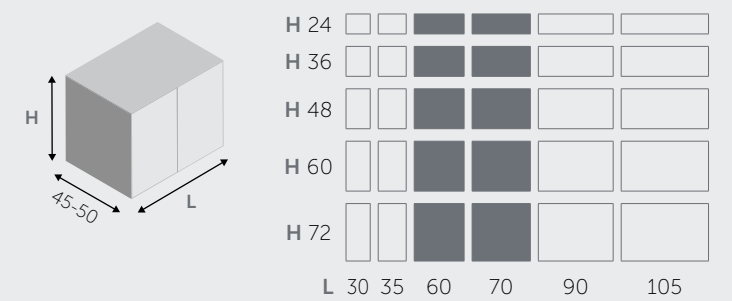

2 ANTE / 2 DOORS