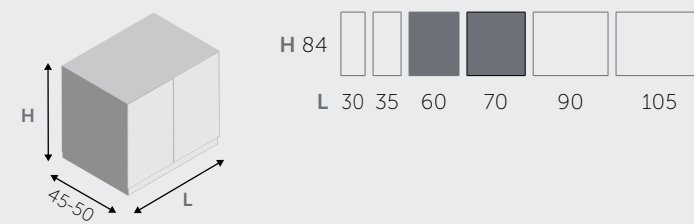

2 ANTE / 2 DOORS

DISPONIBILE AVAILABLE   NON DISPONIBILE NOT AVAILABLE