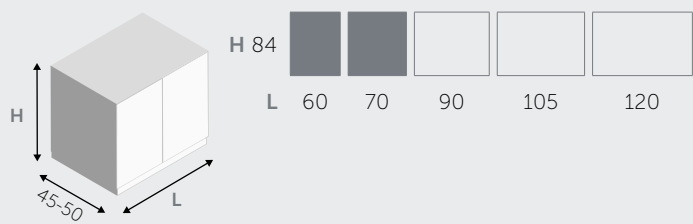

2 ANTE / 2 DOORS

DISPONIBILE AVAILABLE   NON DISPONIBILE NOT AVAILABLE