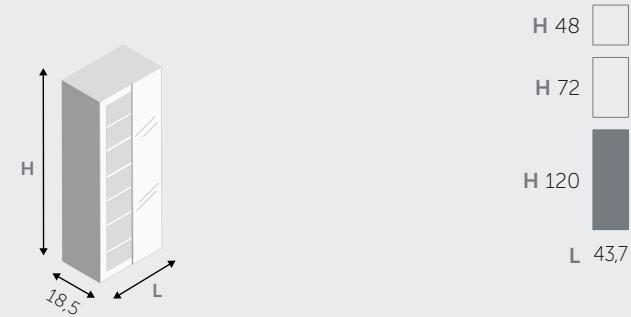

1 ANTA / 1 DOOR

1 ANTA / 1 DOOR

COLONNE / COLONNES

1 ANTA / 1 DOOR

2 ANTE / 2 DOORS

MENSOLE / SHELVES

MENSOLE (spessore 1,8 cm) / SHELVES (thick 1,8 cm)

MENSOLE A L / "L" SHAPED SHELVES