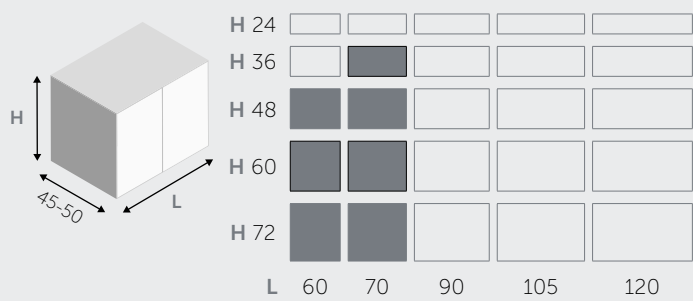

BASI PORTALAVABO SOSPENSE / SUSPENDED BASE UNITS FOR TABLETOP WASHBASIN

1 CASSETTO / 1 DRAWER

2 CASSETTI / 2 DRAWERS

2 ANTE / 2 DOORS

1 CASSETTO, 2 ANTE / 1 DRAWER, 2 DOORS

BASI PORTALAVABO A TERRA / FLOOR BASE UNITS FOR TABLETOP WASHBASIN

2 CASSETTI / 2 DRAWERS

1 CASSETTO, 2 ANTE / 1 DRAWER, 2 DOORS

2 ANTE / 2 DOORS

DISPONIBILE AVAILABLE NON DISPONIBILE NOT AVAILABLE

BASI SOSPENSE / SUSPENDED BASE UNITS

1 CASSETTO / 1 DRAWER

2 CASSETTI / 2 DRAWERS