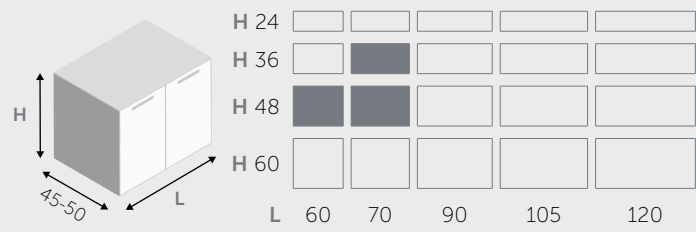

BASI PORTALAVABO SOSPENSE / SUSPENDED BASE UNITS FOR TABLETOP WASHBASIN

1 CASSETTO / 1 DRAWER

2 CASSETTI / 2 DRAWERS

2 ANTE / 2 DOORS

BASI SOSPENSE / SUSPENDED BASE UNITS

1 CASSETTO / 1 DRAWER

2 CASSETTI / 2 DRAWERS

2 ANTE / 2 DOORS

MENSOLE / SHELVES

MENSOLE (spessore 1,8 cm) / SHELVES (thick 1,8 cm)

MENSOLE A L / "L" SHAPED SHELVES

MENSOLE A U / "U" SHAPED SHELVES

PENSILI A RIBALTA / HANGING FLAP

PENSILI BASCULANTI / HANGING OVERHEAD