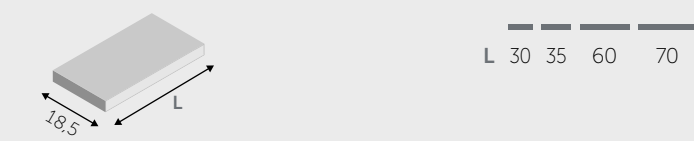

2 ANTE / 2 DOORS

MENSOLE / SHELVES

MENSOLE (spessore 1,8 cm) / SHELVES (thick 1,8 cm)

MENSOLE A L / "L" SHAPED SHELVES

MENSOLE A U / "U" SHAPED SHELVES

PENSILI A RIBALTA / HANGING FLAP

PENSILI BASCULANTI / HANGING OVERHEAD