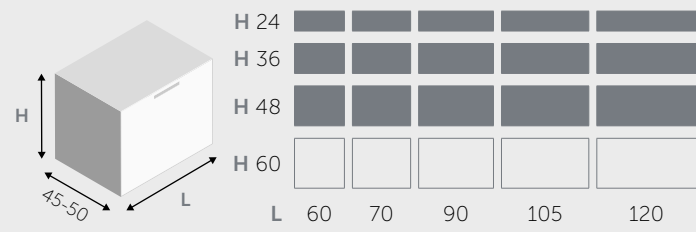

BASI PORTALAVABO SOSPENSE / SUSPENDED BASE UNITS FOR TABLETOP WASHBASIN

1 CASSETTO / 1 DRAWER

2 CASSETTI / 2 DRAWERS

2 ANTE / 2 DOORS

BASI SOSPENSE / SUSPENDED BASE UNITS

1 CASSETTO / 1 DRAWER

2 CASSETTI / 2 DRAWERS