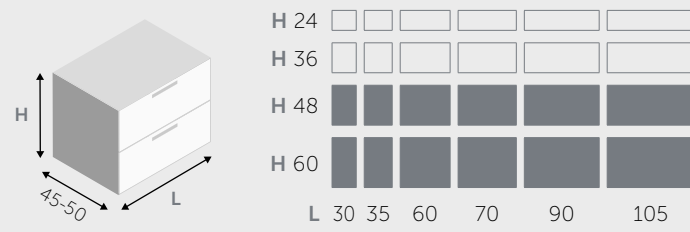

BASI PORTALAVABO SOSPENSE / SUSPENDED BASE UNITS FOR TABLETOP WASHBASIN

1 CASSETTO / 1 DRAWER

2 CASSETTI / 2 DRAWERS

2 ANTE / 2 DOORS

BASI SOSPENSE / SUSPENDED BASE UNITS

1 CASSETTO / 1 DRAWER

2 CASSETTI / 2 DRAWERS