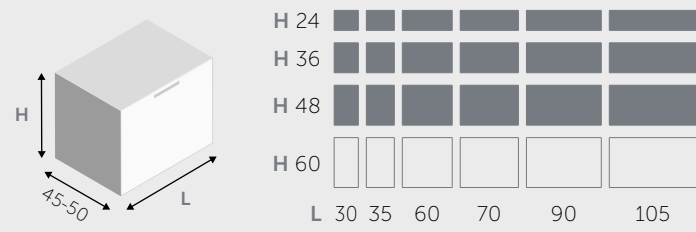

BASI PORTALAVABO SOSPENSE / SUSPENDED BASE UNITS FOR TABLETOP WASHBASIN

1 CASSETTO / 1 DRAWER

2 CASSETTI / 2 DRAWERS

2 ANTE / 2 DOORS

BASI SOSPENSE / SUSPENDED BASE UNITS

1 CASSETTO / 1 DRAWER

2 CASSETTI / 2 DRAWERS