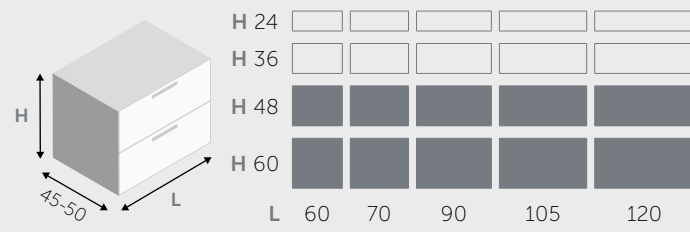

BASI PORTALAVABO SOSPENSE / SUSPENDED BASE UNITS FOR TABLETOP WASHBASIN

1 CASSETTO / 1 DRAWER

2 CASSETTI / 2 DRAWERS

2 ANTE / 2 DOORS

BASI SOSPENSE / SUSPENDED BASE UNITS

1 CASSETTO / 1 DRAWER

2 CASSETTI / 2 DRAWERS

2 ANTE / 2 DOORS

MENSOLE / SHELVES

MENSOLE (spessore 1,8 cm) / SHELVES (thick 1,8 cm)

MENSOLE A L / "L" SHAPED SHELVES

MENSOLE A U / "U" SHAPED SHELVES

PENSILI A RIBALTA / HANGING FLAP

PENSILI BASCULANTI / HANGING OVERHEAD