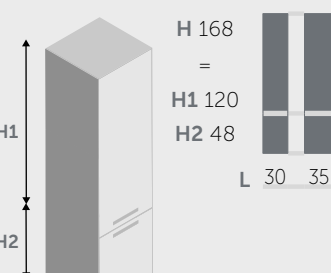

2 ANTE / 2 DOORS

MENSOLE / SHELVES

MENSOLE (spessore 1,8 cm) / SHELVES (thick 1,8 cm)

MENSOLE A L / "L" SHAPED SHELVES

MENSOLE A U / "U" SHAPED SHELVES

PENSILI A RIBALTA / HANGING FLAP

PENSILI BASCULANTI / HANGING OVERHEAD