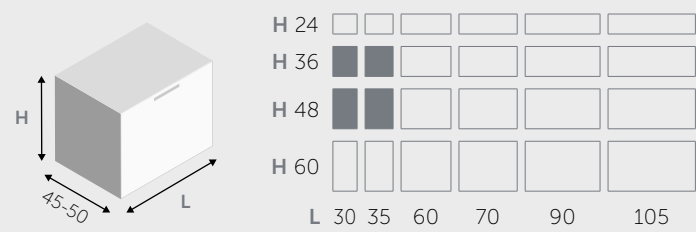

1 ANTA / 1 DOOR