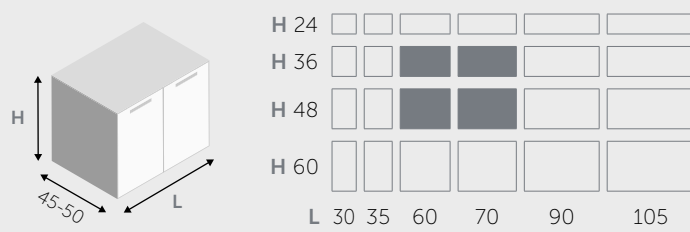

2 ANTE / 2 DOORS

■ DISPONIBILE AVAILABLE □ NON DISPONIBILE NOT AVAILABLE