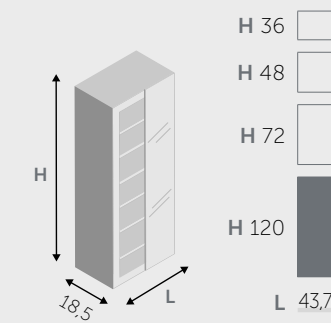

BASI PORTALAVABO SOSPENSE / SUSPENDED BASE UNITS FOR TABLETOP WASHBASIN

1 CASSETTO / 1 DRAWER

2 CASSETTI / 2 DRAWERS

2 ANTE / 2 DOORS

BASI SOSPENSE / SUSPENDED BASE UNITS

1 CASSETTO / 1 DRAWER

2 CASSETTI / 2 DRAWERS

1 ANTA / 1 DOOR

2 ANTE / 2 DOORS

■ DISPONIBILE AVAILABLE □ NON DISPONIBILE NOT AVAILABLE

PENSILI / WALL UNITS

1 ANTA / 1 DOOR

1 ANTA / 1 DOOR

COLONNE / COLONNES

1 ANTA / 1 DOOR

2 ANTE / 2 DOORS

MENSOLE / SHELVES

MENSOLE (spessore 1,8 cm) / SHELVES (thick 1,8 cm)

MENSOLE A L / "L" SHAPED SHELVES

MENSOLE A U / "U" SHAPED SHELVES

PENSILI A RIBALTA / HANGING FLAP

PENSILI BASCULANTI / HANGING OVERHEAD